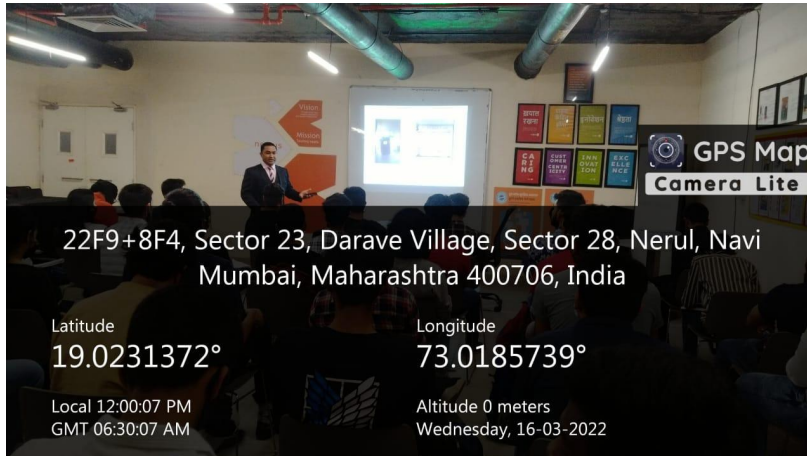

**BUNTS SANGHA'S S.M. SHETTY COLLEGE OF SCIENCE, COMMERCE AND
MANAGEMENT STUDIES, POWAI
NAAC ACCREDITED 'A' GRADE**