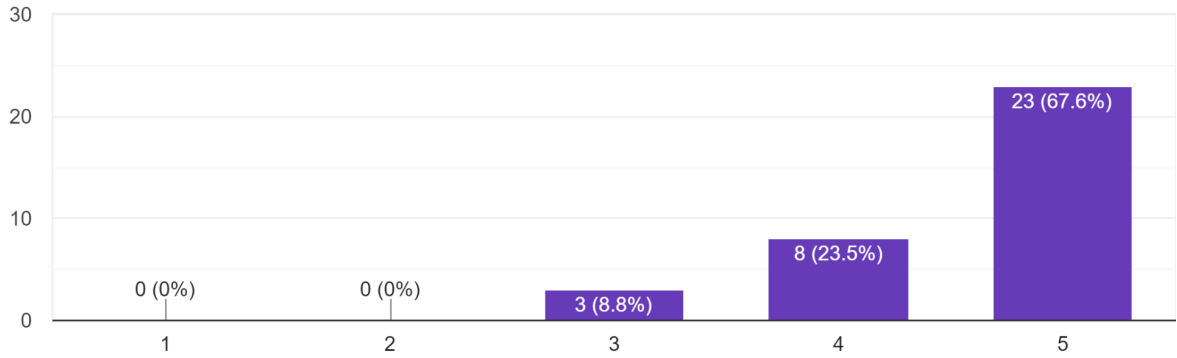

**BUNTS SANGHA'S S.M. SHETTY COLLEGE OF SCIENCE, COMMERCE AND
MANAGEMENT STUDIES, POWAI
NAAC ACCREDITED 'A' GRADE**

	35	Rushabh dixit	07-03-2001	<i>Rushabh Dixit</i>
	36	Nikhil Shetty	25-04-2002	<i>N Shetty</i>
	37	Mohak Gambhir	03-08-2001	<i>Mohak Gambhir</i>
	38	Akshay Shetty	09-01-2000	<i>Akshay Shetty</i>
	39	Avishkar Singh	31-01-2003	<i>Avishkar Singh</i>
	40	Shalini Jha	24-12-2002	<i>Shalini Jha</i>
	41	Priyanka Patil	30-06-2003	<i>Priyanka Patil</i>
	42	Ankit Singh	30-04-2004	<i>Ankit Singh</i>
	43	Kumkum Pandey	28-09-2003	<i>K. Pandey</i>
	44	Suraj Das	08-08-2003	<i>Suraj Das</i>
	45	Sandeep Mahto	27-10-2003	<i>Sandeep Mahto</i>
	46	Jaya Yadav	05-07-2003	<i>Jaya Yadav</i>
	47	Nishith Suvarna	17-03-2002	<i>Nishith Suvarna</i>
	48	Rajyashree Jaiswal	12-11-2002	<i>Rajyashree Jaiswal</i>
	49	Guddu Yadav	10-10-2002	<i>Guddu Yadav</i>
	50	Avi Bajaj	10-10-2002	<i>Avi Bajaj</i>
	51	Vipul Poojary	04-01-2004	<i>Vipul Poojary</i>
	52	Amankumar Singh	08-11-2003	<i>Amankumar Singh</i>
Teachers		Prof. Ashwini Devadiga	22-03-1990	
		Prof. Ashish Navik	01-01-1987	

**BUNTS SANGHA'S S.M. SHETTY COLLEGE OF SCIENCE, COMMERCE AND
MANAGEMENT STUDIES, POWAI
NAAC ACCREDITED 'A' GRADE**

Students feedback analysis

How was the hospitality that you have experienced during the Industrial Visit?

34 responses